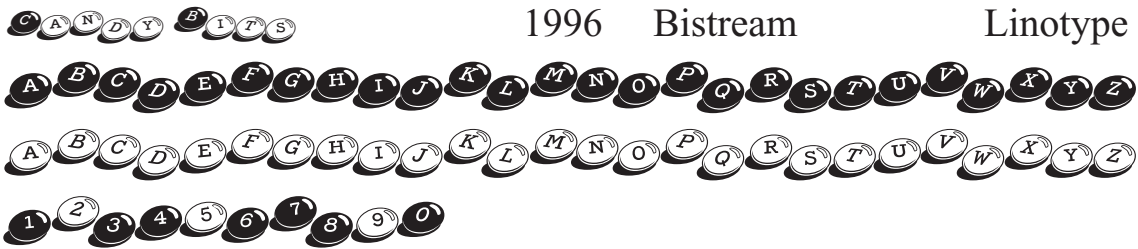

MFC Budding Mono. 10000	2013	Monogram Fonts	www.myfonts.com
MFC Budding Mono. 25000	2013	Stiggy&Sands	www.myfonts.com

mit Brian Bonislawski

Carioca Script	2013	Monogram Fonts	www.myfonts.com

mit Brian Bonislawski

MFC Carnivale 250	2013	Monogram Fonts	www.myfonts.com
MFC Carnivale 1000	2013	Monogram Fonts	www.myfonts.com
MFC Carnivale 10000	2013	Monogram Fonts	www.myfonts.com
MFC Carnivale 25000	2013	Monogram Fonts	www.myfonts.com

mit Brian Bonislawski

MFC Carson 250	2009	Monogram Fonts	www.myfonts.com
MFC Carson 1000	2009	Monogram Fonts	www.myfonts.com
MFC Carson 10000	2009	Monogram Fonts	www.myfonts.com
MFC Carson 25000	2009	Monogram Fonts	www.myfonts.com

mit Brian Bonislawski

MFC Chaoxiang 250	2013	Monogram Fonts	www.myfonts.com
MFC Chaoxiang 1000	2013	Monogram Fonts	www.myfonts.com
MFC Chaoxiang 10000	2013	Monogram Fonts	www.myfonts.com
MFC Chaoxiang 25000	2013	Monogram Fonts	www.myfonts.com

mit Brian Bonislawski

MFC Damask	2013	Monogram Fonts	www.myfonts.com
MFC Damask Titling	2013	Monogram Fonts	www.myfonts.com

mit Brian Bonislawski

Englebert	2013	Stiggy&Sands	www.myfonts.com

mit Brian Bonislawski

ABCDEFGHIJKLMNOPQRSTUVWXYZ

abcdefghijklmnopqrstuvwxyz 1234567890

MFC Falconer 250	2013	Monogram Fonts	www.myfonts.com
MFC Falconer 1000	2013	Monogram Fonts	www.myfonts.com
MFC Falconer 10000	2013	Monogram Fonts	www.myfonts.com